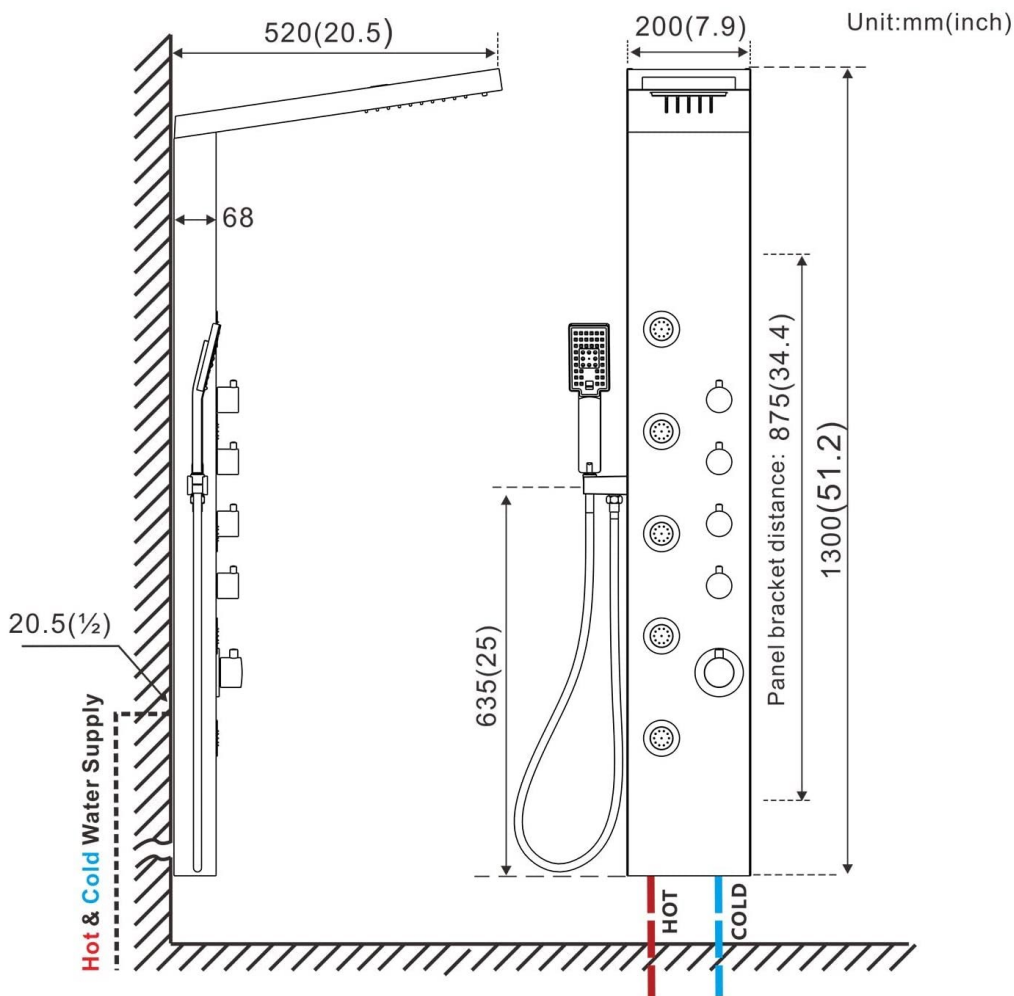

BLACK SHOWER PANEL TOWER WITH RAINFALL WATERFALL SHOWER HEAD, 5 BODY JETS AND 3-FUNCTION SYSTEM SPECIFICATIONS

Specs

Size

All dimensions and specifications are nominal and may vary. Use actual products for accuracy in critical situations.