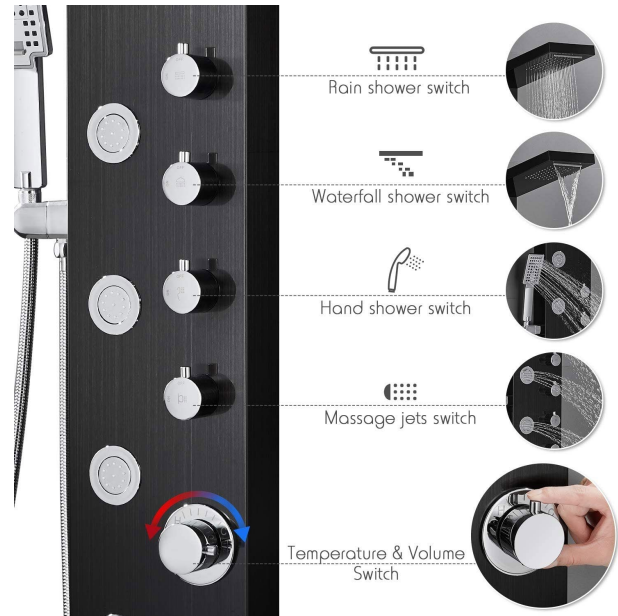

BLACK SHOWER PANEL TOWER WITH RAINFALL WATERFALL SHOWER HEAD, 5 BODY JETS AND 3-FUNCTION SYSTEM SPECIFICATIONS

Specs

Size

All dimensions and specifications are nominal and may vary. Use actual products for accuracy in critical situations.